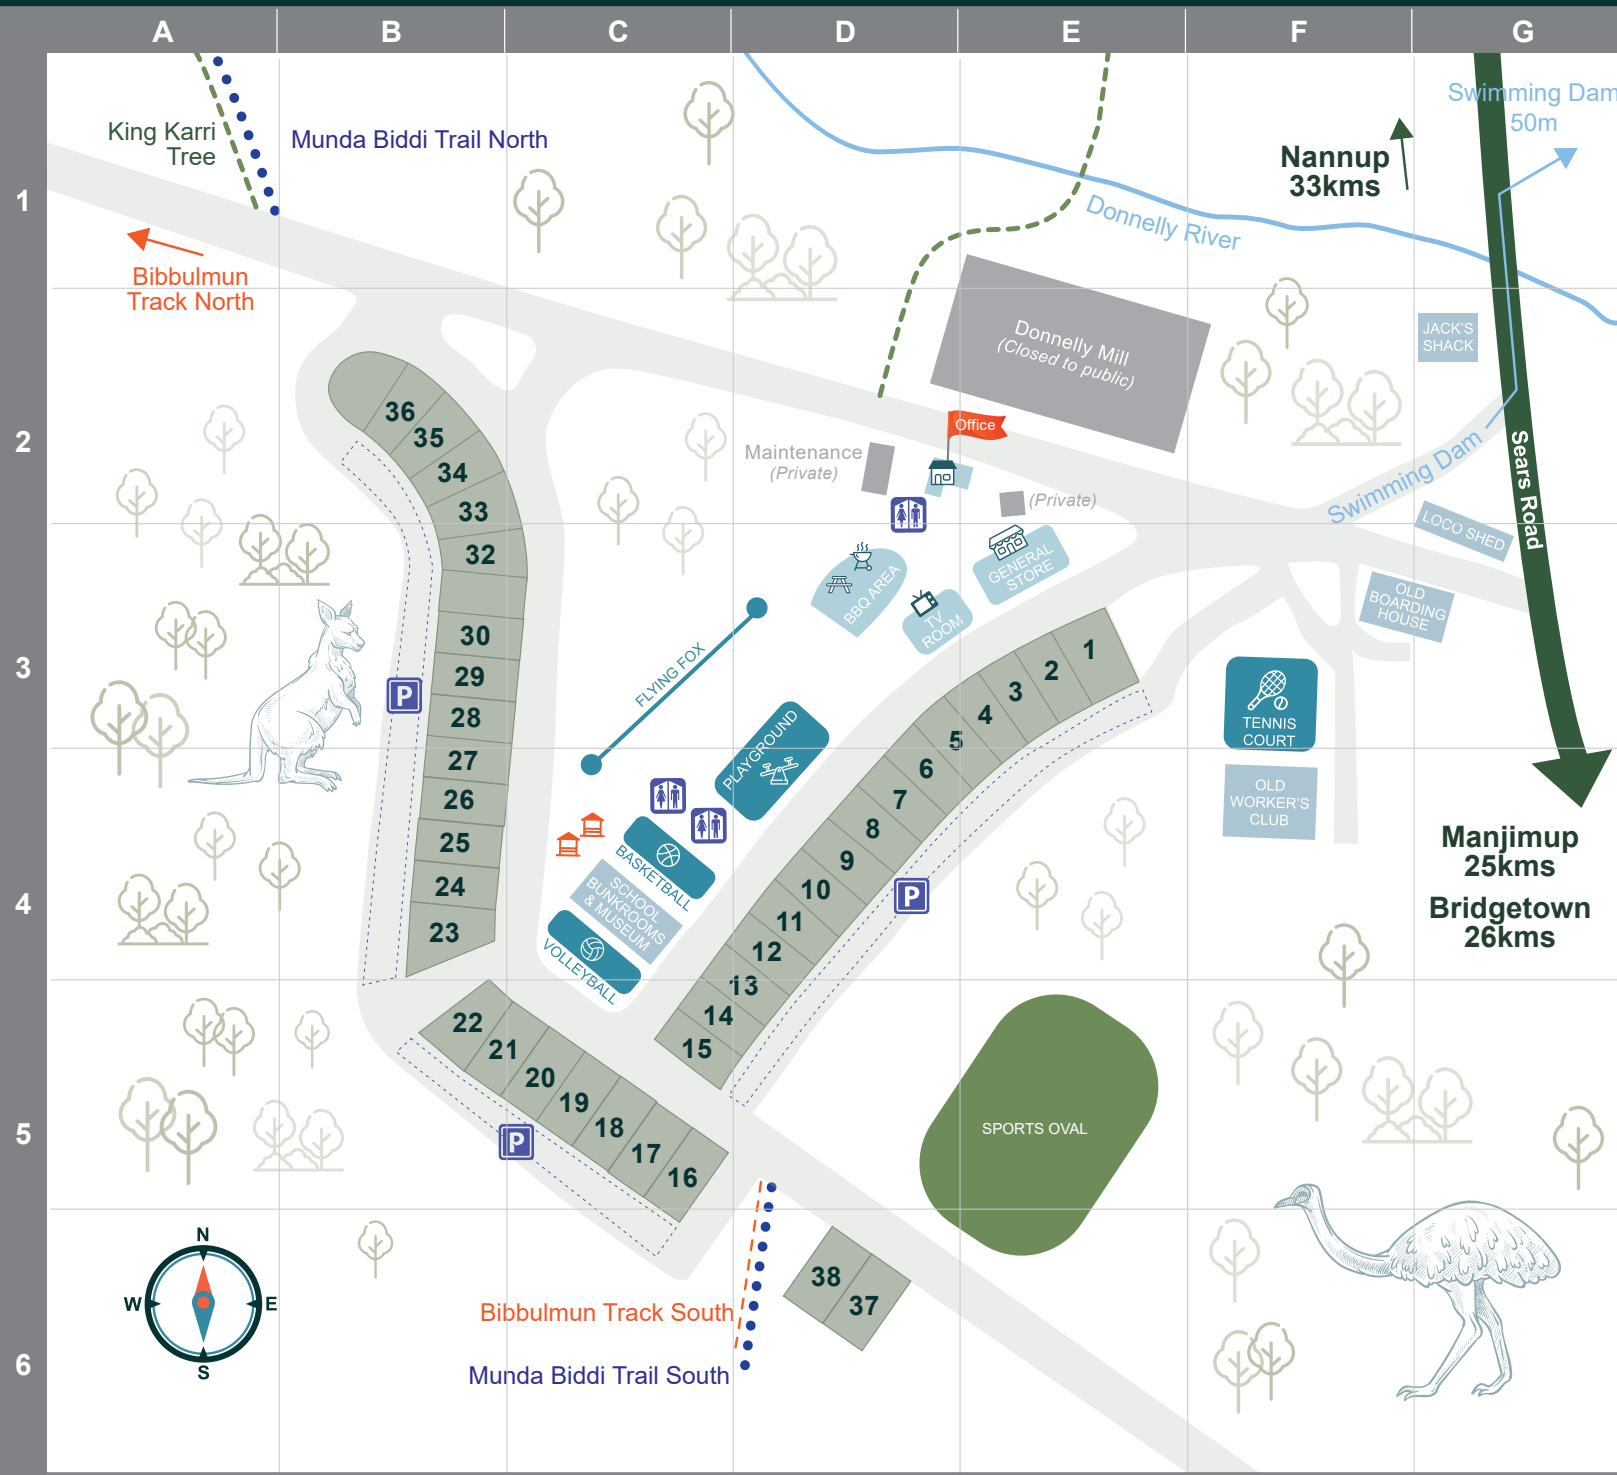

DONNELLY RIVER VILLAGE MAP

KEY

- Sealed Road
- Gravel Road
- Track
- Water
- Munda Biddi Trail
- Bibbulmun Track
- Bibbulmun Track Hut
- Toilets
- Parking

Location of Facilities

- C4 Basketball Court
- D3 BBQ Area
- A1 Bibbulmun Track North
- D5 Bibbulmun Track South
- E2 Donnelly Mill (Closed to public)
- E3 General Store
- G2 Jack's Shack
- G2 Loco Shed
- D2 Maintenance (Private)
- A1 Munda BindiTrack North
- D5 Munda Bindi Track South
- F3 Old Boarding House
- F4 Old Worker's Club
- D4 Playground
- C4 School Bunkrooms & Museum
- E5 Sports Oval
- H1 Swimming Dam
- F3 Tennis Court
- D3 TV Room
- C4 Volleyball Court